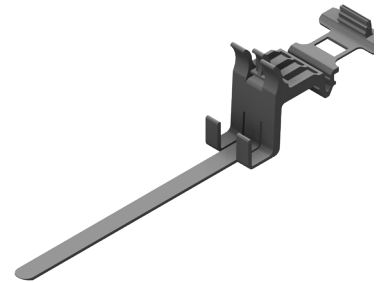

## Cable Clip RAIL

- » Fits any RAIL and popular profile on the market with a 8 mm top channel
- » Suitable for installation underneath panels with a 30 mm frame
- » Quickly installed and easily de-installed for later re-use
- » Effortless repositioning in the rail channel
- » Space for one connector (e.g. MC4) and up to 15 cables with  $\varnothing$  5,4 mm each
- » Forgot a cable? No problem, our cable clip can be re-opened easily
- » Material: UV- and weather-resistant plastic in matt black

Item no. 91402-00	EAN 4262355110827	Cable Clip RAIL, matt black	100 pcs. per PU
-------------------	-------------------	-----------------------------	-----------------

## Perforated Aluminium Tape

- » Perforated aluminum tape for potential connections, 27 x 1.5 mm,  $\varnothing$  6,75 mm
- » 50 m roll, hole distance 40 mm

Item no. 91827-50	EAN 4262355110834	Perforated aluminum tape for potential connections - 50 m	10 pcs. per PU
-------------------	-------------------	---	----------------

## Wood Screw Flange Head